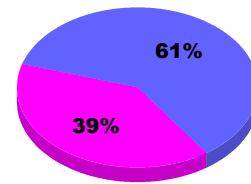

Gender Comparison 2012-2013

Jul/Aug/Sep

Legend: Male (Blue), Female (Magenta)